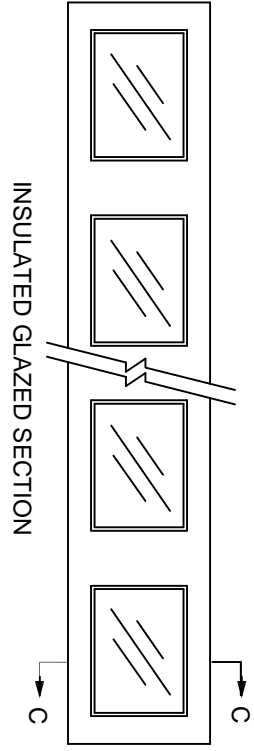

Door model : G3000  
 Thickness: 45mm (1-3/4")  
 RSI : 2.82 (R16)  
 Exterior finishing : 20 ga. Steel  
 Interior finishing : 23 ga. Steel  
 Finish : Smooth  
 Exterior colour :  
 Interior colour :

GARAGA INC.

OVERHEAD GARAGE DOOR  
 G-3000, TOP-TECH (STEEL)

# DOOR	QTY	WIDTH	HEIGHT	NB OF SECTION	NB OF GLAZED SECTION	MODEL	QTY PAINES	SIZES		OPERATION	OPTIONS
								WIDTH	HEIGHT		
PROJECT:											DISTRIB. :
ARCHITECT :											CONTRACTOR :
DATE :											