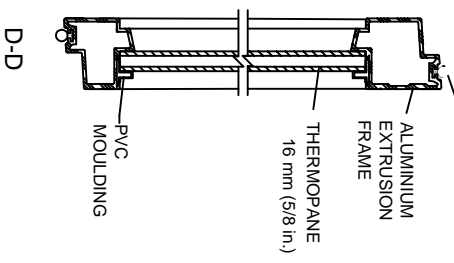

Door model : G3000  
 Thickness: 45mm (1-3/4")  
 RSI : 2.82 (R16)  
 Exterior finishing : 20 ga. Steel  
 Interior finishing : 23 ga. Steel  
 Finish : Smooth  
 Exterior colour :  
 Interior colour :

# DOOR	QTY	WIDTH	HEIGHT	NB OF SECTION	NB OF GLAZED SECTION	MODEL	QTY PAINES	SIZES		OPERATION	OPTIONS
								WIDTH	HEIGHT		
PROJECT:											DISTRIB. :
ARCHITECT :											CONTRACTOR :
DATE :											