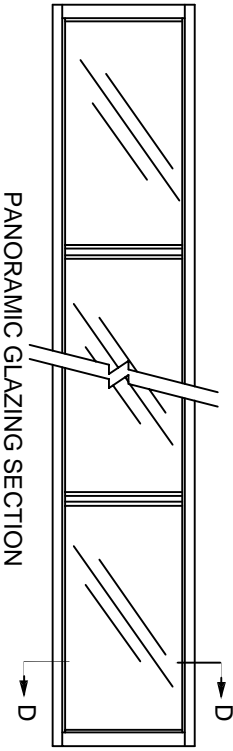

Door model : G3000  
 Thickness: 45mm (1-3/4")  
 RSI : 2.82 (R16)  
 Exterior finishing : 20 ga. Steel  
 Interior finishing : 23 ga. Steel  
 Finish : Smooth  
 Exterior colour :  
 Interior colour :

# DOOR	QTY	WIDTH	HEIGHT	NB OF SECTION	NB OF GLAZED SECTION	MODEL	QTY PAINES	SIZES		OPERATION	OPTIONS
								WIDTH	HEIGHT		
PROJECT:											DISTRIB. :
ARCHITECT :											CONTRACTOR :
DATE :											