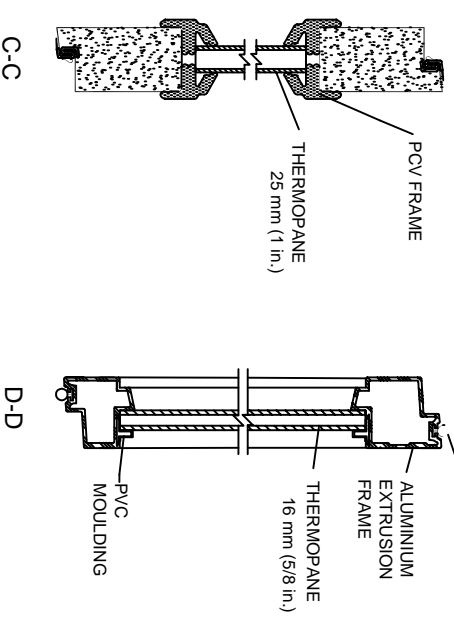

Door model : G3000  
 Thickness: 45mm (1-3/4")  
 RSI : 2.82 (R16)  
 Exterior finishing : 20 ga. Steel  
 Interior finishing : 23 ga. Steel  
 Finish : Smooth  
 Exterior colour :  
 Interior colour :

GARAGA INC.

OVERHEAD GARAGE DOOR  
 G-3000, TOP-TECH (STEEL)

# DOOR	QTY	WIDTH	HEIGHT	NB OF SECTION	NB OF GLAZED SECTION	MODEL	QTY PAINES	SIZES		OPERATION	OPTIONS
								WIDTH	HEIGHT		
PROJECT:											DISTRIB. :
ARCHITECT :											CONTRACTOR :
DATE :											